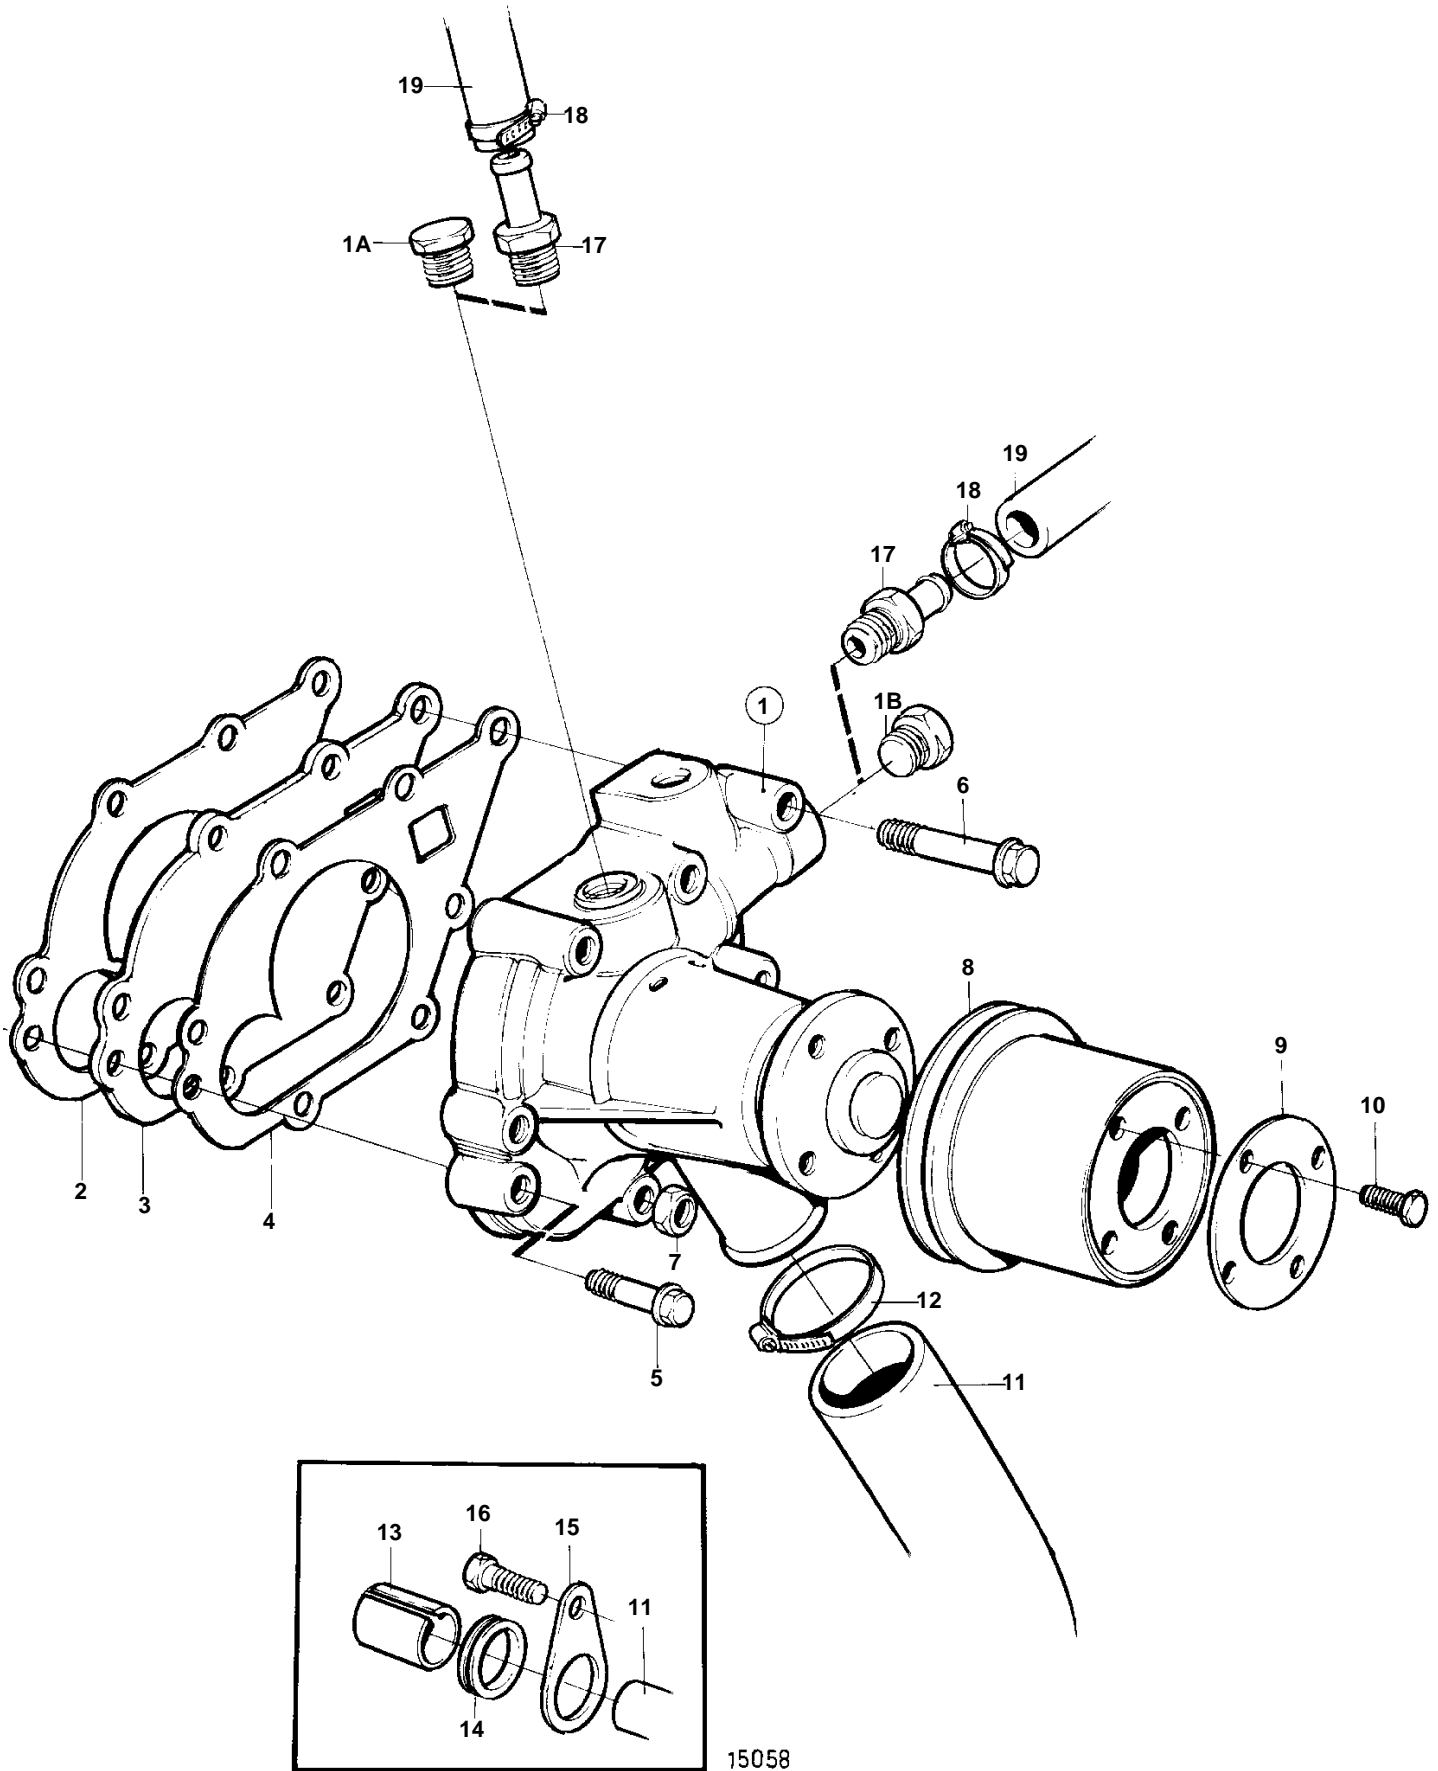

MD2020B

15058

MD2020B

REF	PART NO.	QTY	DESCRIPTION		NOTES
1	861990	1	Water pump		
1A		1	· Plug		
1B		1	· Plug		
2	3580001	1	Gasket		
3	3580257	1	Plate		
4	3580001	1	Gasket		
5	3580258	3	Screw		
6	3580243	4	Screw		
7	945407	1	Flange nut		
8	3580011	1	Pulley		
9	3580012	1	Flange		
10	3580013	4	Screw		
11	3580248	1	Rubber hose		Heat exchanger-water pump.
12	853548	1	Hose clamp		
13		1	Protecting hose		
14	3580251	1	Grommet	NS	
15	3580250	1	Stay	NS	
16	861854	1	Screw		
17	976040	2	Nipple		Hot water outlet.
18	961665	2	Hose clamp		
19	952969	X	Rubber hose		